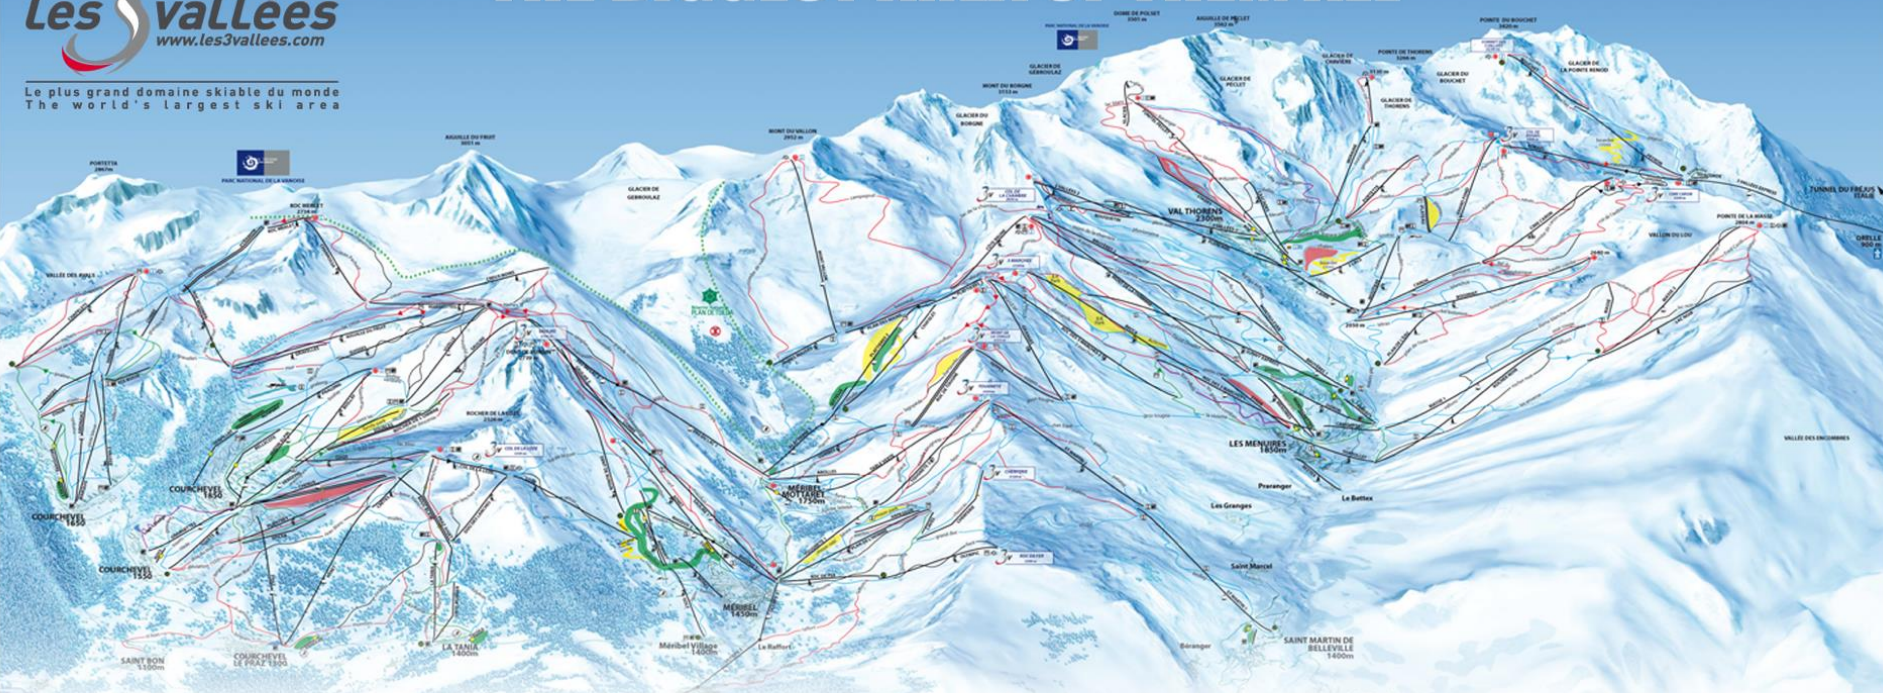

### By helicopter

Nice : 1 hour  
 Lyon : 30 minutes  
 Geneva : 30 minutes  
 Chambéry : 20 minutes  
 Annecy : 20 minutes

# THE WORLD'S LARGEST SKI AREA : 3 VALLÉES 600KM OF SLOPES

**Les 3 Vallées**  
www.les3vallees.com

Le plus grand domaine skiable du monde  
The world's largest ski area

## THE BIGGEST AREA OF THEM ALL